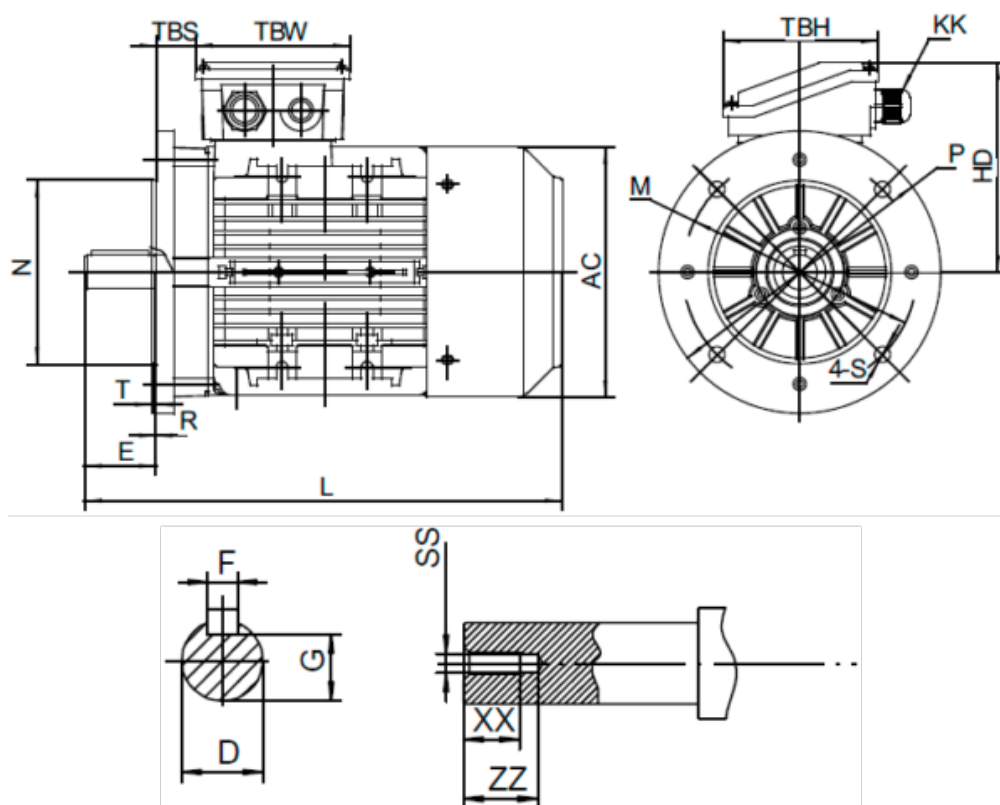

Data Sheet

Article number: 2518011004240140

Description: Kleedrive T3A 132M3-4 11.0kw 1400 rpm UL/CSA
3x400/690V 50 HZ IP55 B5 Eff=91,4%

Measures

AA = 260	L = 460/498	TBH = 118
AC = Ø261	M = Ø265	TBS = 36.5
AD = 323	N = Ø230	TBW = 118
D = Ø38	P = Ø300	XX = 28
E = 80	R = 0	ZZ = 37
F = 10	S = Ø15	
G = 33	SS = M12	
HD = 191	T = 4	